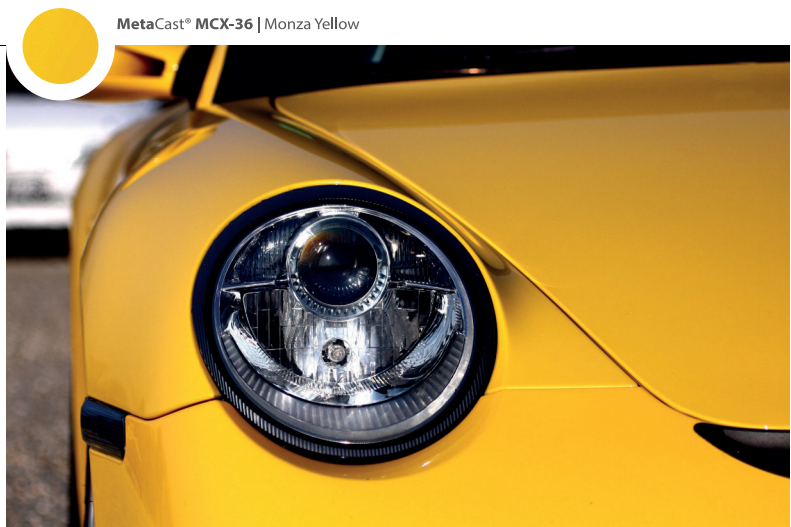

MetaCast® MCX-36 | Monza Yellow