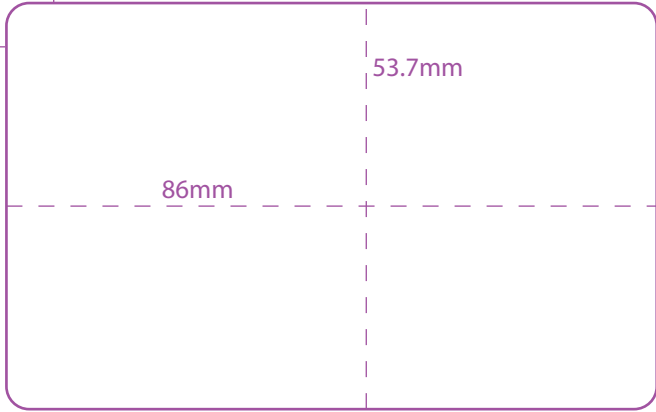

Sheet Size = 210mm x 297mm

29mm

15mm

8mm

15mm

8mm

29mm