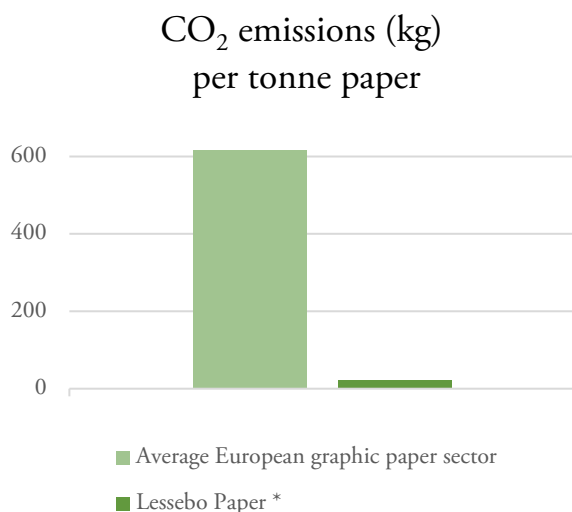

Lessebo Paper publishes all-time low CO₂ figures

Press release > August 25, 2020

Lessebo Paper has launched the environmental declaration of year 2020, based on 2019-year data, and reports a drastic decrease of CO₂ emissions. The production of pulp and paper emits only 22kg per tonne finished product from Lessebo Paper, resulting in placing the company as one of the lowest CO₂ emitters in the entire paper industry.

As a Swedish producer of paper, Lessebo Paper is committed to developing high-performance and environmentally responsible papers and boards to the international market. The environmental figures of 2020 mark a progression in the company's strong focus on the responsible management of emissions to both air and water.

The production of pulp and paper emits 22 kg per metric ton finished product from Lessebo Paper, an all-time low figure. The figures are accredited by an external auditor and in accordance with current standards. On average, a producer of equivalent products emits 616 kg CO₂ per metric ton finished paper, according to European Association of Graphic Paper Producers. The emissions from Lessebo Paper more than 96% lower than an average producer of graphical paper.

* The emissions from Lessebo Paper is more than 96% lower than an average producer of graphical paper.

Lessebo Paper AB has reduced CO₂ emissions for years, since 2013 the CO₂ emissions from pulp and paper production has fallen by more than 76%. *“This development clearly shows that our environmental strategy is successful. We improve our operations on a continuous basis, and we support this with certified management systems of ISO 9001:2015 and ISO 14001:2015”*, explains Eric Sigurdsson, CEO at Lessebo Paper.