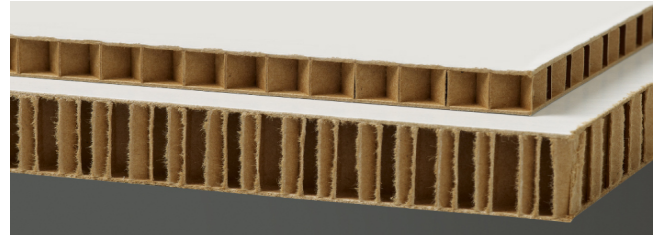

**Product:** Envirocore Board

**Category:** Sign, Display & Digital - Rigid

**Country of Origin:** Australia

## Technical Specifications:

Envirocore is a honeycomb cardboard proudly made in Australia.

Is is available either a Kraft or white facing, it uses recycled paper expanded honeycomb core that is laminated between the facing papers using a high solid PVA adhesive.

### Technical Data White Liner 10 /20 mm

Liner grammage (g/m <sup>2</sup> )	315
Width (mm)	1200
Length (mm) Standard	2400
Range (mm) Special	1000 - 6000 long, 800 - 1550 wide
Thickness (mm) Standard	10, 16, 20
Range (mm) Special	10 - 100
Weight (kg/sqm)	1.2 (10mm), 1.34 (16mm), 1.55 (20mm)
Flatness Tolerance (mm)	<1
Length Tolerance (mm)	0±2mm
Recycled Content (10mm)	40% recycled
Recycled Content (20mm)	60% recycled
Face sheet (White)	FSC Certified